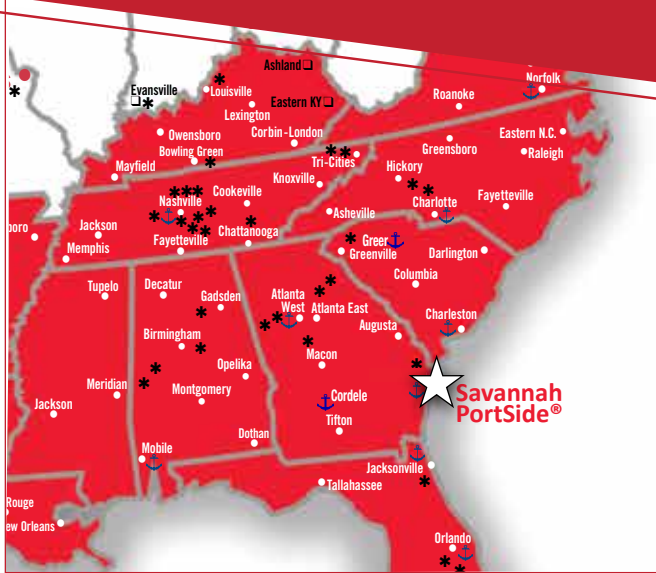

- Averitt Service Center
- ⚓ Port Facility
- Supply Chain Site

AVERITT SAVANNAH PORTSIDE®

- **Location:** Minutes from Port of Savannah and Savannah/Hilton Head International Airport
- **Facility:** 25 doors and on-site storage
- **Security:** 24-hour surveillance

PORT DRAYAGE

We provide drayage of full container load (FCL) shipments between the Port of Savannah and **any regional destination in the U.S.**, including Averitt transload facilities, third-party locations, inland port facilities, or directly to your dock.

Save money and clear customs quicker by shipping containers directly by rail to our inland PortSide® operation in Cordele, Ga. for more far-reaching drayage. Additionally, we'll identify cost-effective combinations of road and rail options such as trailer on flatcar (TOFC).

At our facility in Savannah and other secure locations across the region, your freight can be transloaded to traditional trailers or **prepared for final delivery** with a selection of value-added services.

If space is an issue, save money and resources by taking advantage of our wide range of storage capabilities. We offer secure warehousing across our network of distribution facilities and service centers. **Any length of time. No contract. No problem.**

With more than 40 years of inland distribution and supply chain experience, we'll **seamlessly move your cargo** from the port of Savannah throughout North America.

You'll save on both time and money with award-winning supply chain services that are not prepackaged but are actually **designed to meet your needs**. Have your products on store shelves faster with a DC Bypass strategy or streamline regional deliveries through pool distribution.

Professional, flexible and backed by the strength of The Reliance Network of carriers, **Averitt PortSide® Services will have you Thinkin' Red.**

TRANSLOADING & PROCESSING

WAREHOUSING & STORAGE

TRANSPORTATION & DISTRIBUTION

LEARN MORE

To learn more about Averitt's Savannah PortSide® Services, call: **888-218-0707**
Email: portside@averittpress.com

AVERITT®