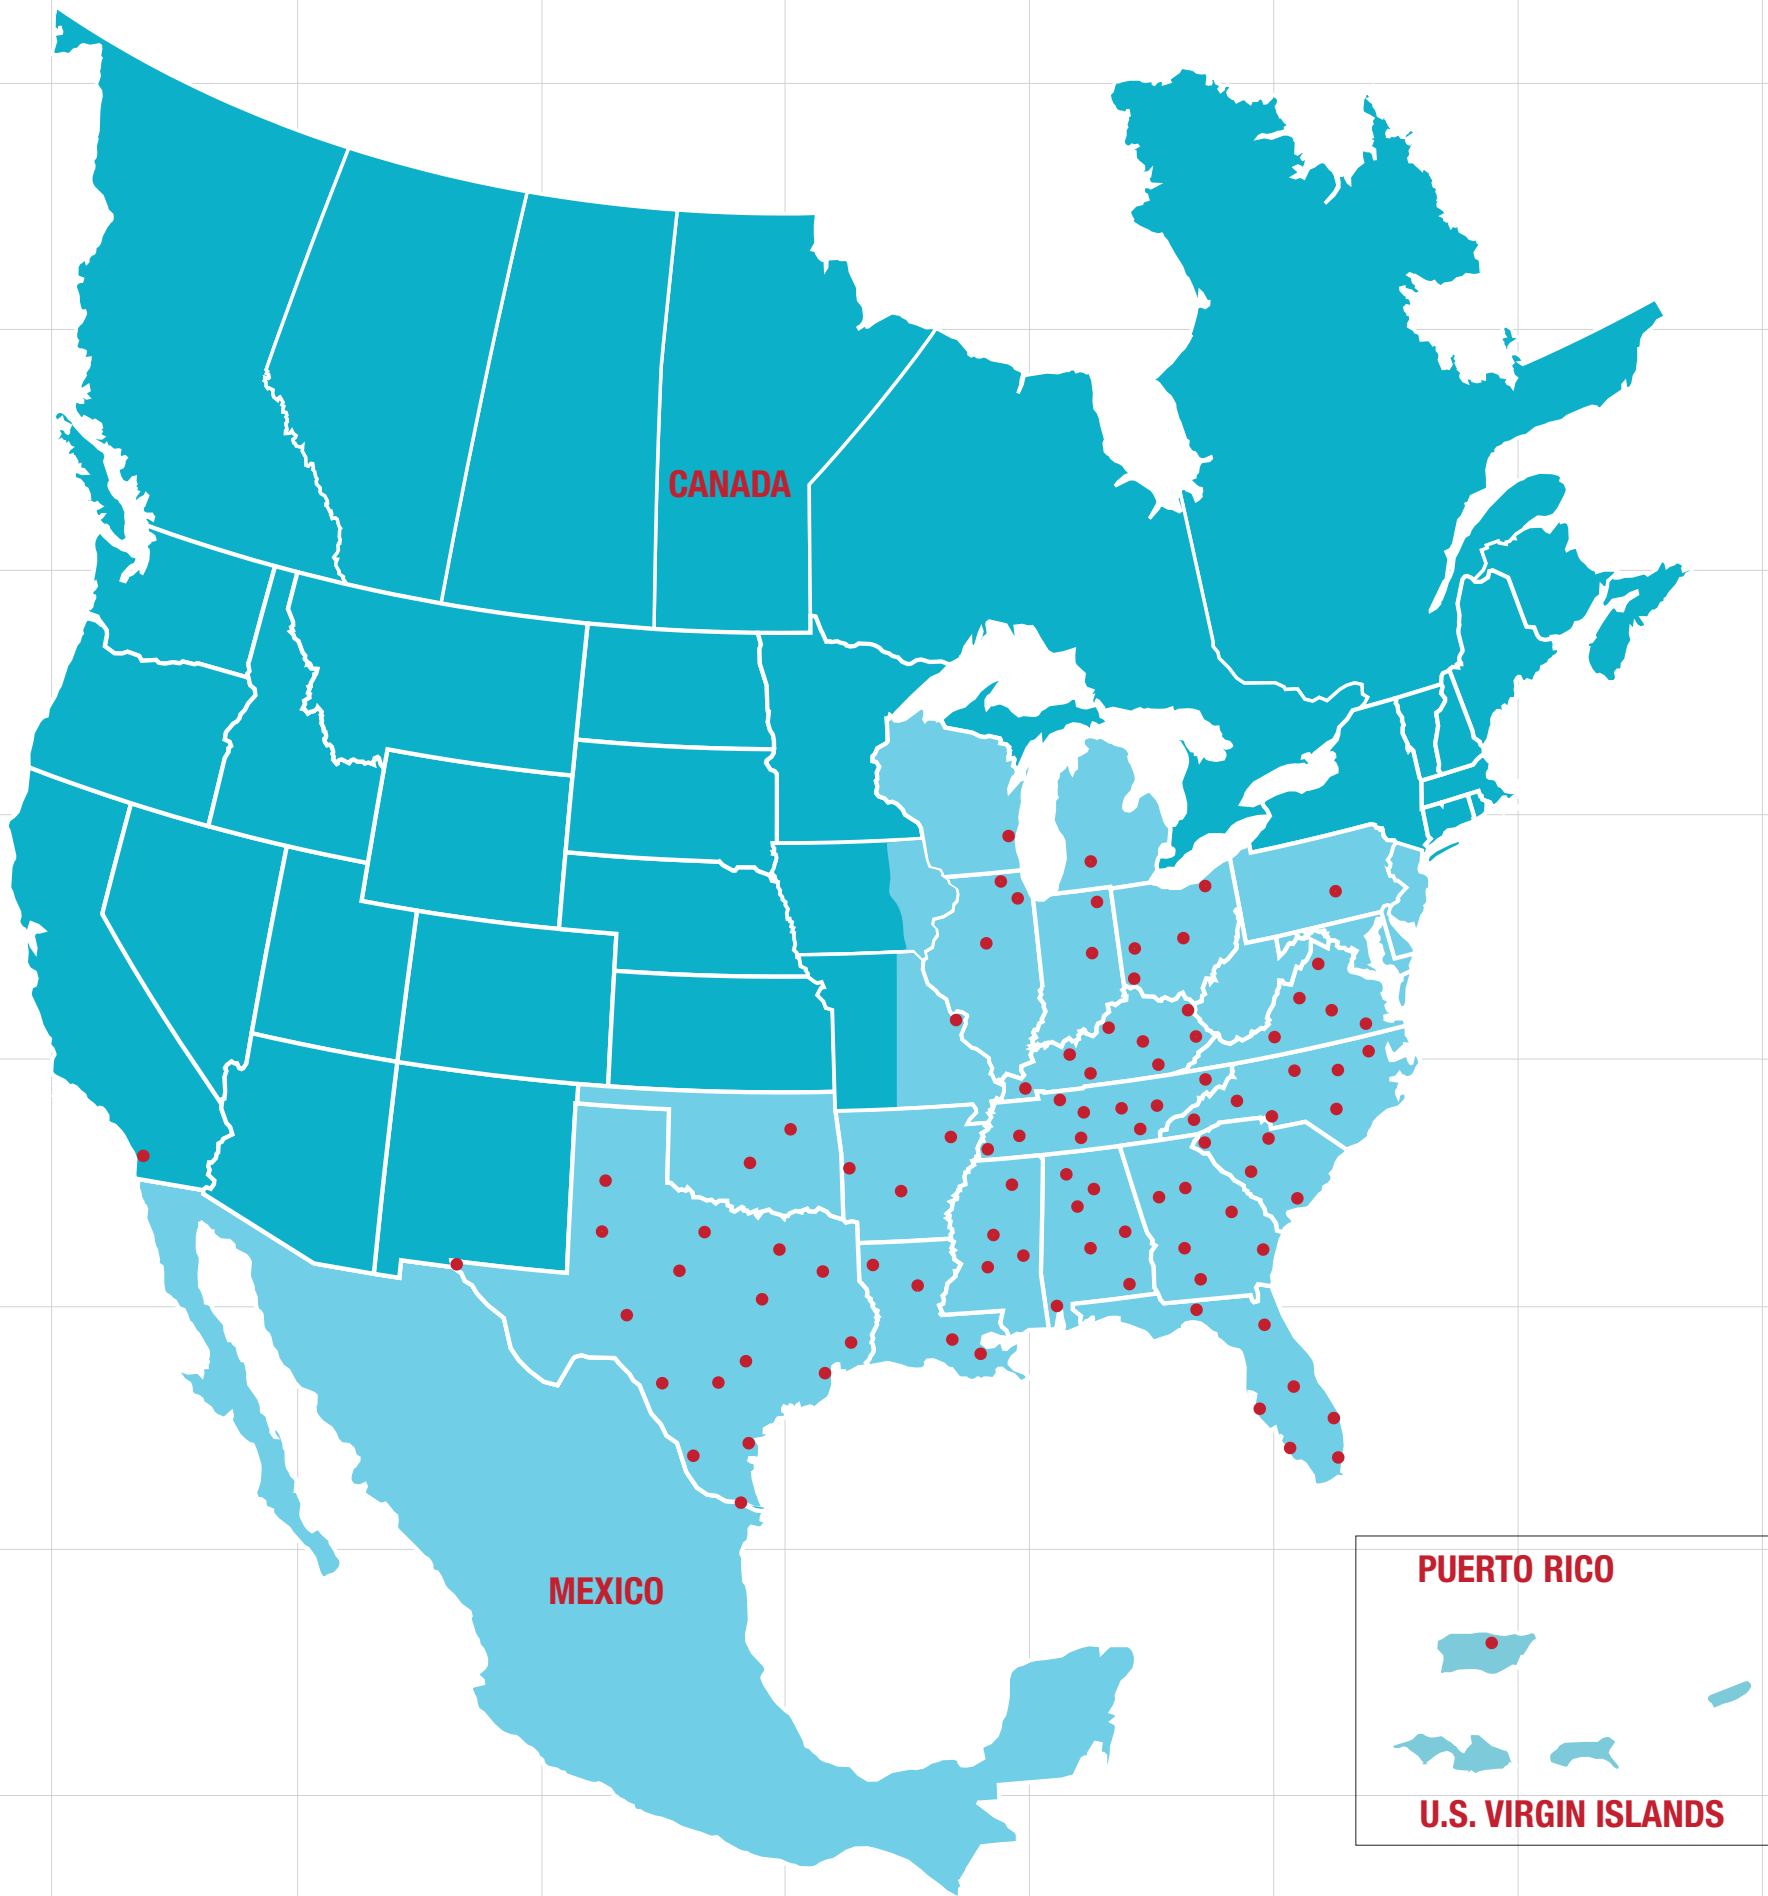

AVERITT®

TRUCKLOAD SERVICES

TRUCKLOAD/VOLUME SERVICES WE PROVIDE:

- **Dry Van:** 1-800-622-2023
truckloadcustomerservice@averittexpress.com
- **Flatbed:** 1-888-331-9536
flabed@averittexpress.com
- **Truckload Brokerage:** 1-866-208-0168
brokerage@averittexpress.com
- **Intermodal:** 1-866-208-0168
intermodal@averittexpress.com

Please refer to the other side for a full list of Averitt's capabilities.

- — AVERITT LOCATIONS
- — AVERITT ASSET-BASED SERVICES
- — TRUCKLOAD BROKERAGE SERVICES