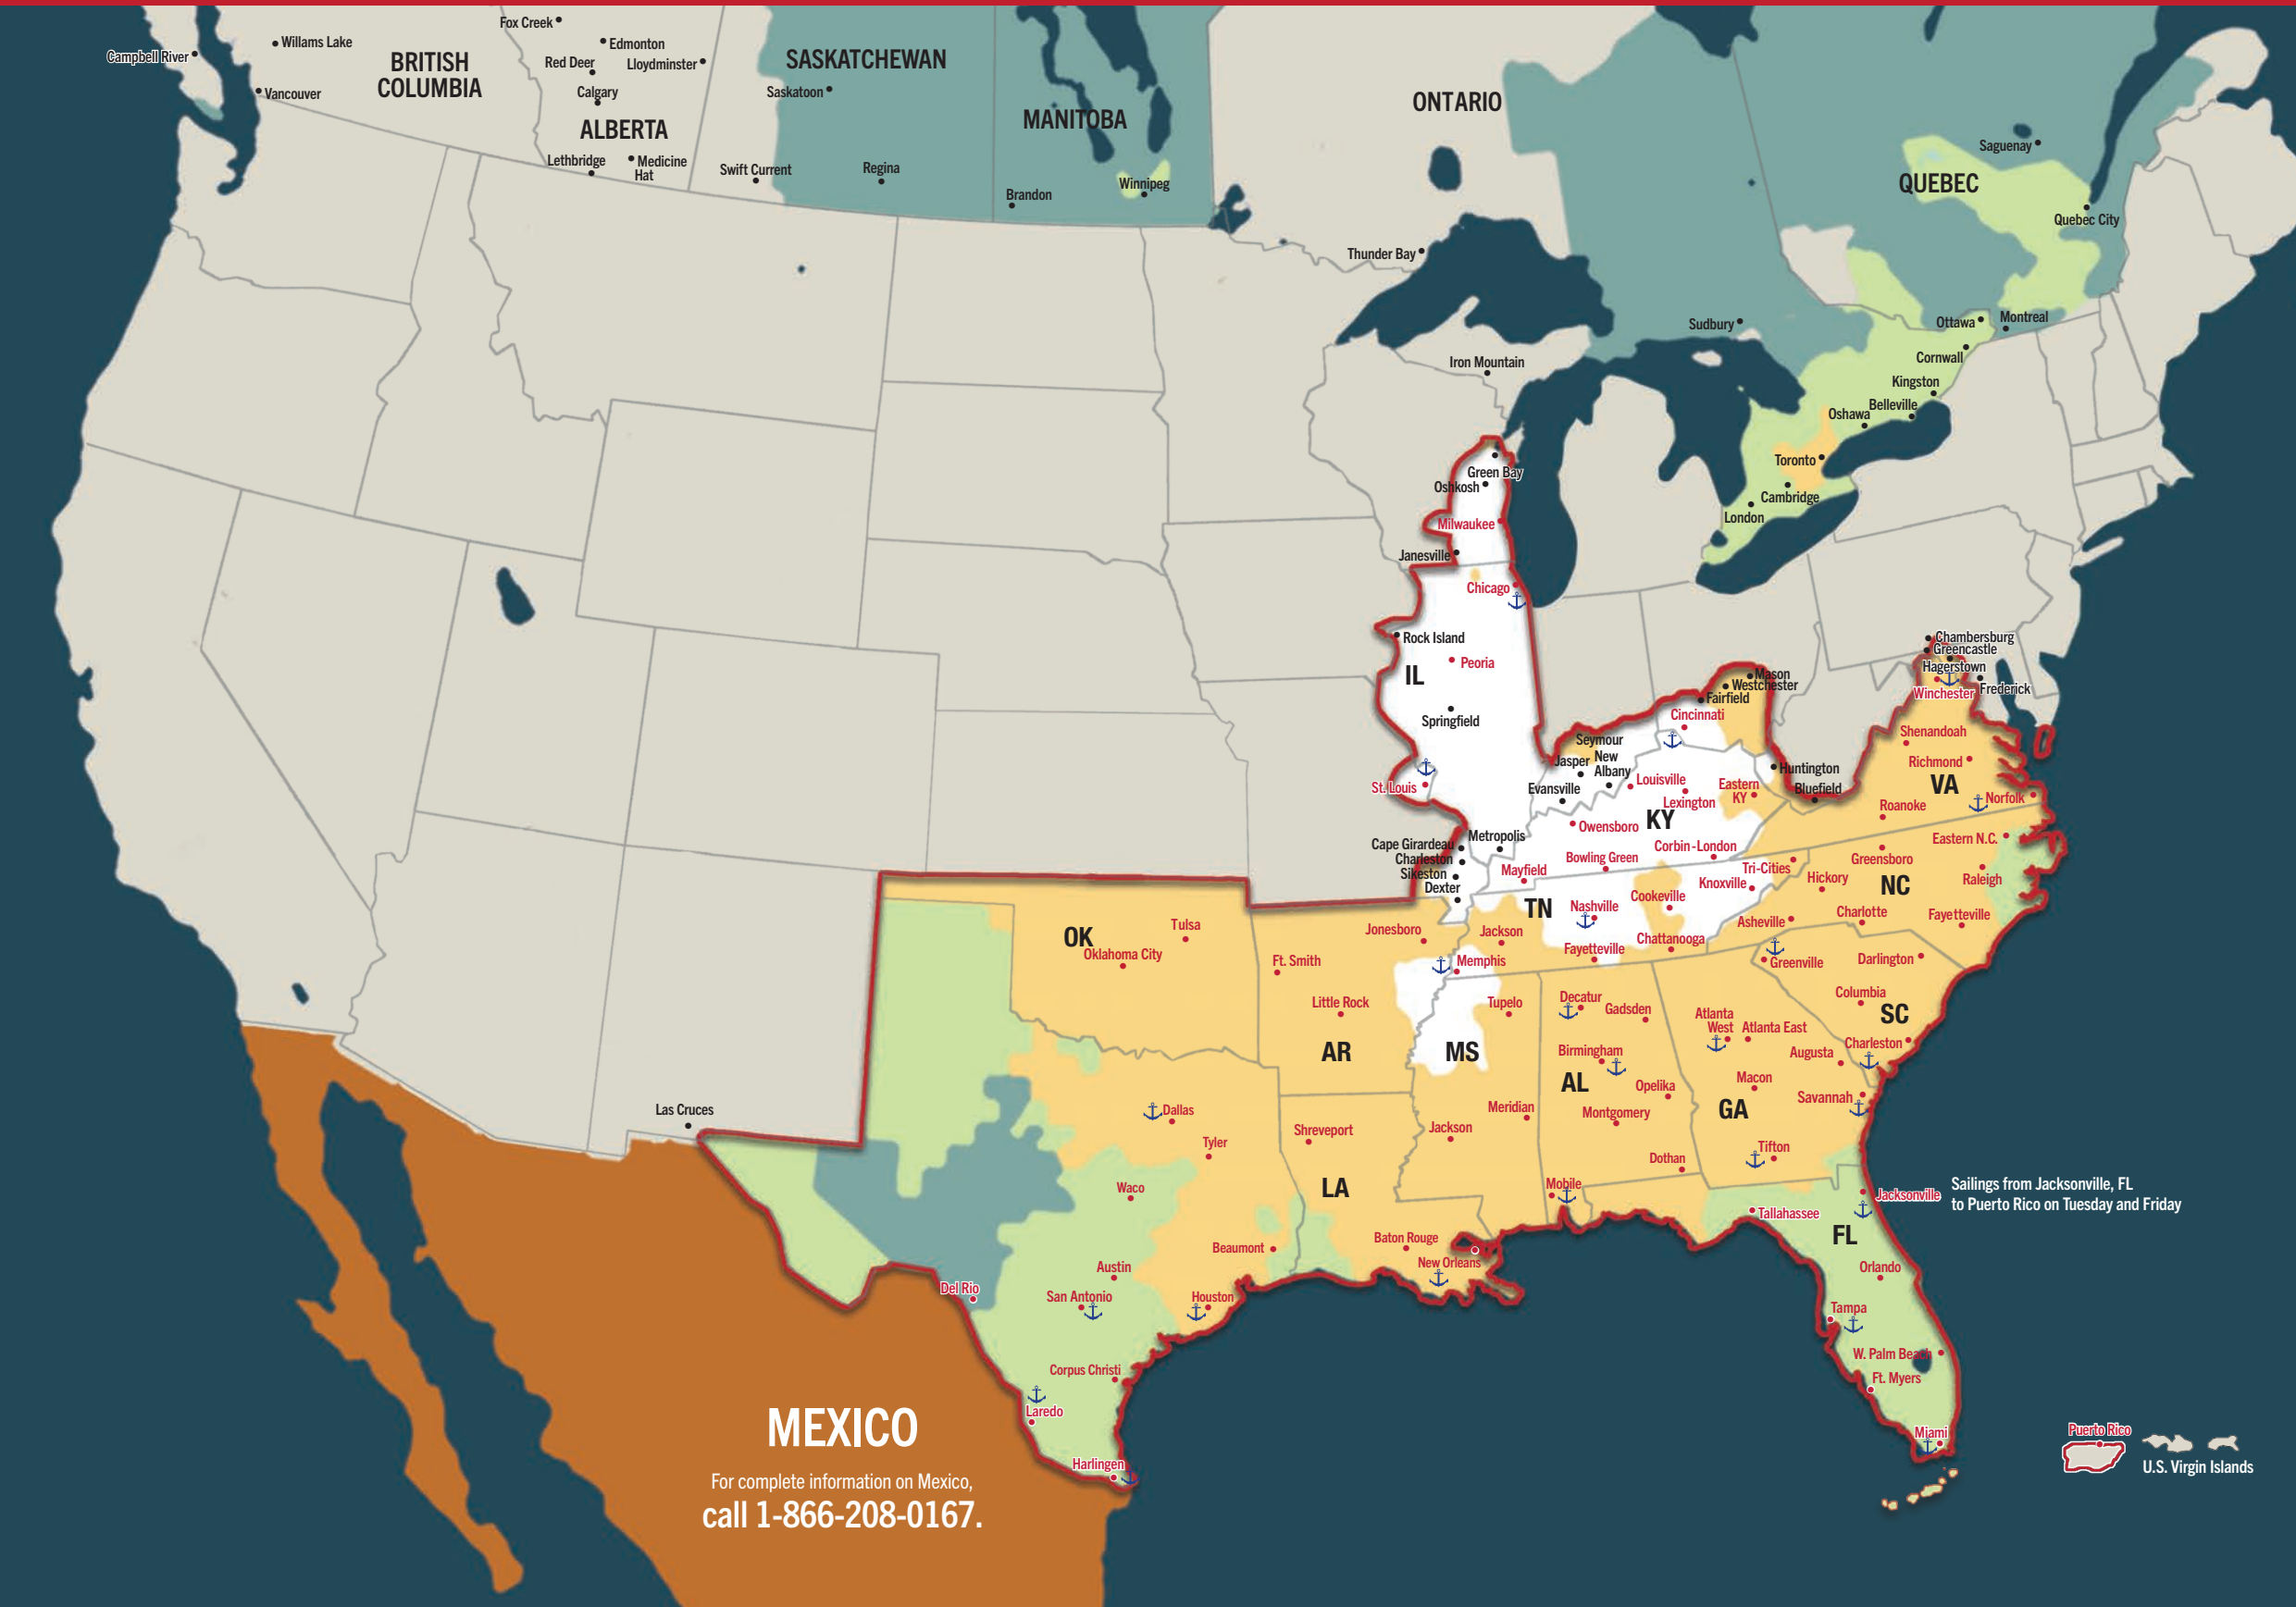

MORE THAN BUSINESS, A TRUE PARTNERSHIP

Built around decades of expertise, our LTL network includes **85 carefully engineered facilities**, all equipped with the latest in tracking, planning and safety technology. Whether you need to move shipments across the country or across town, with a network like this, success is a given.

THE POWER

OF ONE

1-800-AVERITT

AverittExpress.com

LTL TRANSIT TIMES FROM CHICAGO, IL

**THE POWER
OF ONE**

NORTH AMERICA LTL SERVICES

Whether you're shipping around the corner or across the country, Averitt has you covered. Our North America LTL services remove the challenge of shipping across borders from your supply chain. When you partner with Averitt in the U.S., Canada and Mexico, you can count on capacity, flexibility and excellent service with every shipment.

Learn more about our North America LTL Network of partners at AverittExpress.com/NorthAmericaLTL

LEGEND

- NEXT DAY
- 2 DAYS
- 3 DAYS
- 4 DAYS
- 5+ DAYS
- ⚓ PORT OPERATIONS
- DIRECT LTL COVERAGE
- KEY CITY COVERAGE
- AVERITT SERVICE CENTERS

OUTLINED STATES AND CITIES IN RED indicate Averitt's direct coverage pricing area.

Transit times shown are for outbound service. Transit times are subject to change and additional service days may apply for rural areas. Transit times are not guaranteed under standard LTL service.